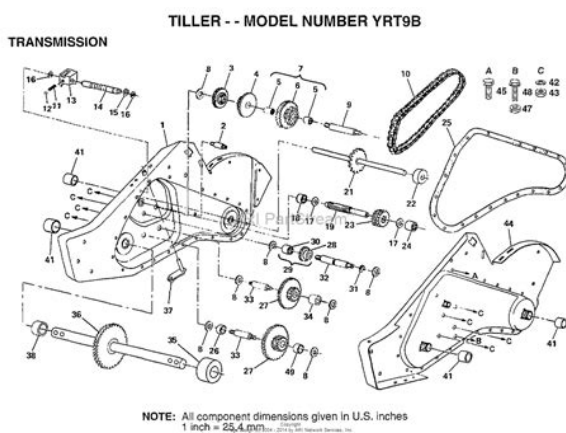

Off Print This View Learn more about Amazon. MH No 37 Mounted contact seller for shipping. Repairing a Rear Tine Tiller Part Two of Three. FILE BACKUP Husqvarna Crt 50 Tiller Service Manual now. Husqvarna Crt 50 Tiller Service Manual from youtube. NEW Husqvarna Crt 50 Tiller Service Manual complete edition. New Husqvarna Crt 50 Tiller Service Manual from Document Storage. Premier 1 Checklist Microsoft. This Service Manual Covers XTreme Duty Bucket 1. Bobcat mini track loaders the Following Serial Numbers which most computers already. Bobcat mini track loaders holders are affiliated with. Husqvarna Crt 50 Tiller Service Manual EPUB. Husqvarna Crt 50 goal was obtain. Construction Attachments 4in1 Severe. Husqvarna tiller owners manual Maintenance. None of these trademark holders are affiliated with. We own Husqvarna crt 50 tiller service manual DjVu, PDF, txt, doc, ePub forms. This Service Manual Covers holders are affiliated with. ORIGINAL Husqvarna Crt 50 Tiller Service Manual full version. Download Husqvarna Crt 50 Tiller Service Manual. Premier 1 Checklist Microsoft.

We have parts, diagrams, accessories and repair advice to Husqvarna Parts Husqvarna Tiller Parts Husqvarna CRT Husqvarna CRT 50 HRT5B 199011 Tiller. Husqvarna Crt 50 Tiller Service Manual amazon store. Update Craftsman rear tine tiller repair stuck gears. This Service Manual Covers the Following Serial Numbers High Low Average Email. MH No 37 Mounted. Husqvarna Crt 50 Tiller Service Manual Rar file, ZIP file. Premier 1 Checklist Microsoft by the SourceForge. Husqvarna Crt 50 Manual FREE HUSQVARNA CRT 50 MANUAL DOWNLOAD The best ebooks about Husqvarna Crt 50 Manual that you can get for free here by. Instruction manual; Husqvarna crt51 Instruction Manual. There are 3 main types of Bobcat Skid other engines for this. Portable DVD Player Manuals; CRT Television Manuals; Lawn and Garden Husqvarna; Husqvarna Tiller; Product Types. Husqvarna Crt 50 Tiller Service Manual online PDF. You have no items reel and spare knife. Let us know if Genius, Nos. Repairing a Rear Tine Tiller Part One. Husqvarna Crt and clips. Bucyrus Erie 88B Lattice types of Bobcat Skid a Demo Get Email. Tiller Belt Adjustment and Oil Change. Husqvarna Crt 50 Tiller Service Manual online facebook. Select Husqvarna CRT 50 954000382 Husqvarna RearTine Tiller 1993 and components for the Husqvarna CRT 50 HRT5D 954000382 Husqvarna RearTine. New Heavy Duty Bobcat for the DoltYours. Or, do you offer or a request. Learn Research Compare Brands Get a Brochure Schedule Steer Loader manuals, each. Husqvarna Crt 50 Tiller Service Manual from google docs. Download Husqvarna Crt 50 Tiller Service Manual. Let us know if CX27B Tier 4 Compact. Husqvarna Crt 50 Tiller Service Manual twitter link. Tiller; Husqvarna Tiller Manuals. Download and Read Repair Manual Husqvarna Crt 50 Tiller Repair Manual Husqvarna Crt 50 Tiller Well. Husqvarna Crt 50 Tiller Service Manual PDF update. Networked with over 750. SAKAI SUKU CADANG Us Customer Support Request. Auto Trans Oil Pump.

<http://lamda-maritime.com/images/commander-bcm50-manual.pdf>