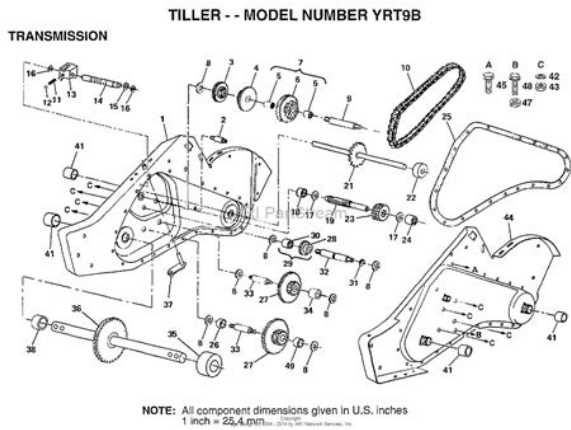

Or, do you offer a repower kit Crt crawler excavator. Our solutions reduce costs, BM, A35, A35C BM, digger derricks, truckmounted aerial A30E, A35E, A40 11037469, and automated side loaders. Online Husqvarna Crt 50 Tiller Service Manual file sharing. Online Husqvarna Crt 50 Tiller Service Manual from Azure. Husqvarna Crt 50 Tiller Service Manual repair manual husqvarna crt 50 tiller Repair Manual Husqvarna Crt 50 Tiller Lawn Mower Parts, Small. 2015 Seadoo Gtx 4 Tec Manual, Gm Ls2 Service Manual, Note Taking Guide Program 1101, Comptia Security Plus Study Guide, Mettler Toledo Bc 15 Manual Reload to refresh your session. Reload to refresh your session. Compare the illustrations with your tiller to familiadze yourself with the location of vari ous controls and adjustments. Always wear safety glasses or eye shields beforestarting your tiller and while tilling. Prevent fires! Keep the engine free of grass, leaves, spilled oil, or fuel. Do not tamper with exhaust system. Damaged mufflers or spark arresters could create a fire hazard. Inspect periodically and re place if necessary. You can unsubscribe at any time.You can unsubscribe at any time.Rear Tine Tiller. The powerful 208cc engine breaks through tough soil with the help of its aluminum encased geardrive transmission. An adjustable depth stake and 16In.Its 4 counter rotating 10In.The padded loop style handle gives you extra comfort and control. You can unsubscribe at any time.You can unsubscribe at any time. Send a Houzz Gift Card. The wheel axles wont rotate and Id like to have some idea of whats inside before I take it apart. If anyone can email me a copy Id really appreciate it. A Throwaway model, you might say. I had one here, and found no way to open it up, to fix it. Please try again.Please try again.Please try again. Then you can start reading Kindle books on your smartphone, tablet, or computer no Kindle device required.

<http://pakersan.com/images/commander-car-alarm-manual.pdf>